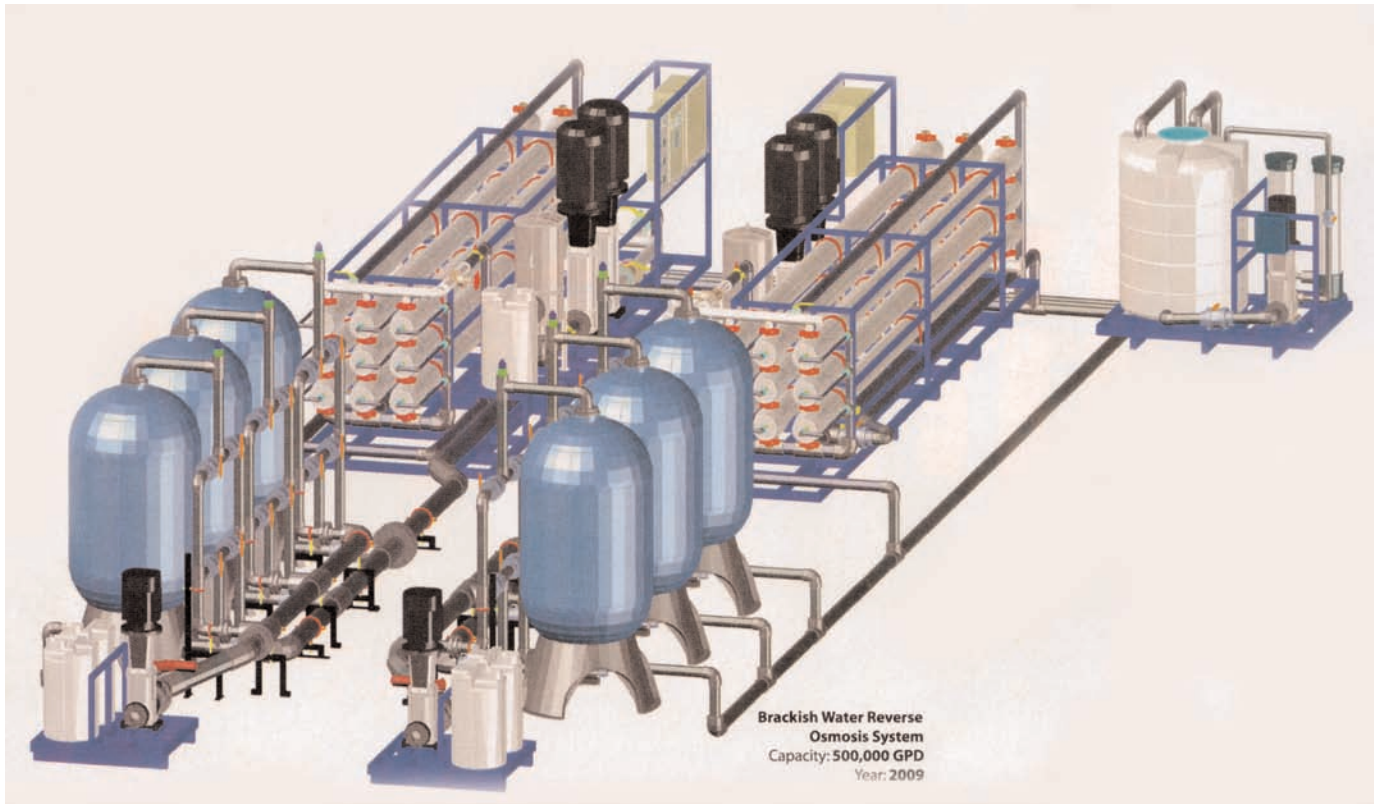

To Port Au Prince or Cite Soleil

From Ocean - Actual Length of Equipment = 275' Feet